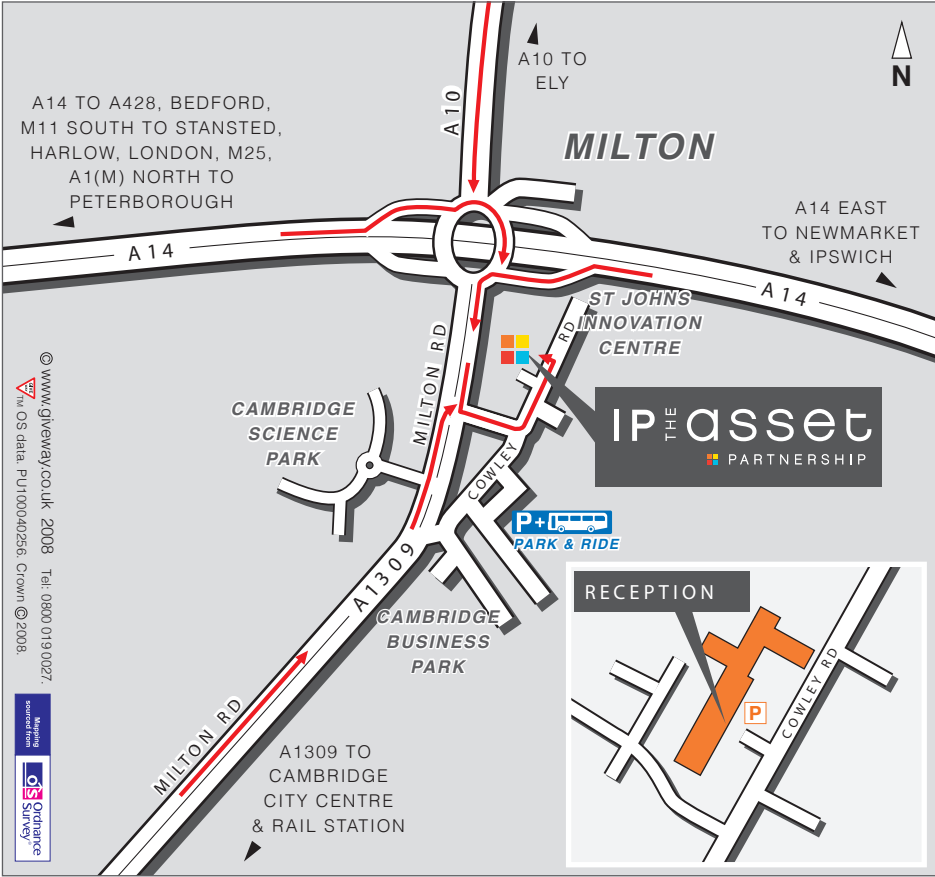

Cambridge Office

Train:

The nearest Train station is Cambridge and is approximately 20 minutes away by taxi.

Driving:

Leave the A14 at junction 33 and head for Cambridge.

Filter left at the first traffic lights. Take the first left up the Cowley Road. St John's Innovation Centre is on the left hand side of the road, shortly after a left hand turning.